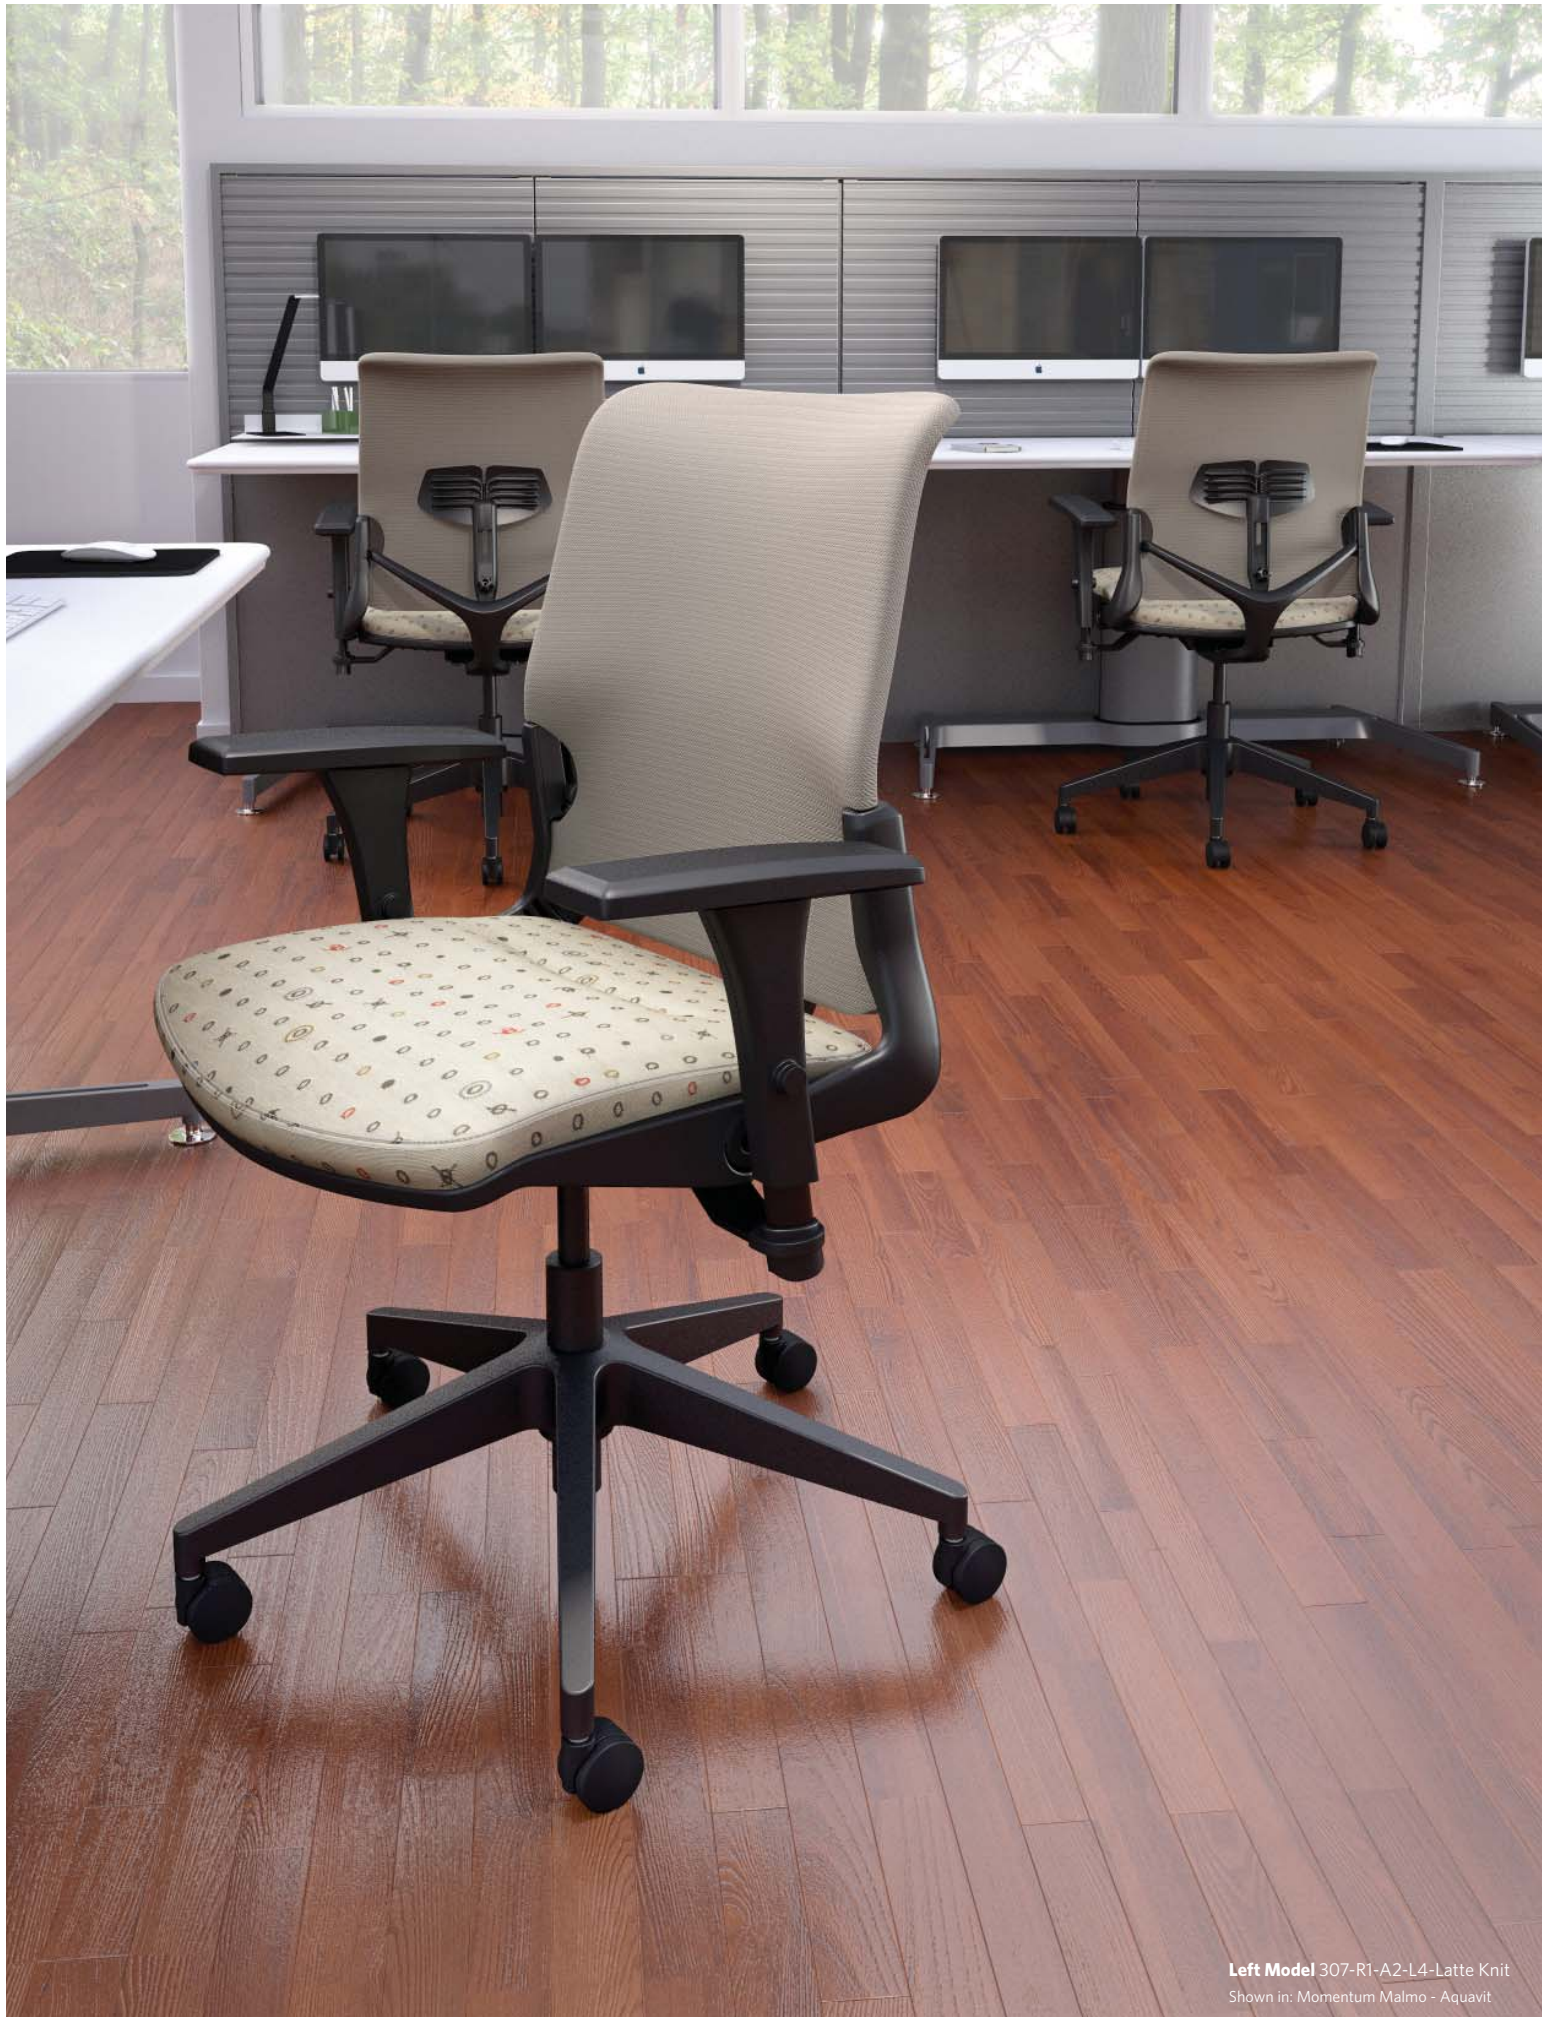

InSync[®].

back-soother.
intuitive-driver.
game-changer.

Left Model 307-R1-A2-L4-Latte Knit
Shown in: Momentum Malmo - Aquavit

InSync®

Intuitive. Just sit and enjoy. InSync® senses you, adjusts and supports all your moves. Efficient. You can relish high design and ergonomics at a sensible price. Innovative. InSync® is the first to put all this together.

Looking for more options or information? See our website highmarkergo.com

offering.

Wherever you land - work station, conference room, executive suite - InSync® is ready for you. Simply pick your knit, fabric or leather and your desired feature package.