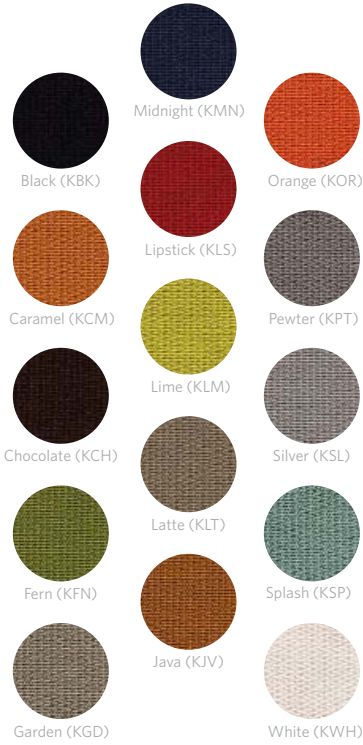

Model 307F-R1-A6
Shown in: Momentum Crossing Colors - Lily

Model 307L-R1-A1-B12
Shown in: Momentum Canter - Tango

Model 307-R1-A6-L4-Latte Knit
Shown in: Momentum Census - Spumante

Model 310-R1-A2-B12-Caramel Knit
Shown in: Momentum Elevate - Lightful

Left Model 319F-R1-B12

Shown in: Momentum Canter - Sand

Right Model 307F-R1-A6

Shown in: Momentum Classico - Copper

Model 307-R1-A6-B12-Latte Knit

Shown in: Momentum Malmo - Aquavit

Model 319-R1-A2-B12-Caramel Knit

Shown in: Momentum Crossing Colors - Lily

Looking for more options or information? See our website highmarkergo.com

balance.

We engineer the simplicity in and the hassle out.
Designed so the chair does the work, not you.
You move, it moves. You stop, it stops.

bodybalance®

**Weight-sensing technology.
One paddle, that's it.
Fits all users.**

Model 310L-R1-A2-B12
Shown in: Momentum Canter - Sand

Knits

better

Model 307-R1-A2-L4-White Knit
Shown in: Momentum Crossing Colors - Lily