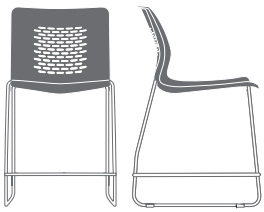

Intu

Guest

Multipurpose

highmark

Intu

Guest/Multipurpose

Intu was built for functionality and design at a practical price point. The clean, modern design creates versatility allowing this one-piece stack chair to stand out in any environment. The subtle flex, ergonomic curves, and aesthetic yet functional back perforations keep the occupant cool and comfortable. Intu is available with a standard plastic seat or with an upholstered seat pad. With the standard plastic chair stacking 35 high on a dolly, Intu becomes a simple choice that is efficient, elegant and stylish. Simply choose from our seven standard plastic colors (Sage, Battleship, Deep Blue, White, Sand, Slate, Black) or pick your own custom color.

Guest/Multipurpose 1412

Thermoplastic Shell, No Arm

Stools 1411

Counter Height 24"
Thermoplastic Shell, No Arm

1413

Bar Height 30"
Thermoplastic Shell, No Arm

Shell Options:

Thermoplastic Shell (Seven Colors)
Thermoplastic Shell with Upholstered Seat Pad

Arm Options:

No Arm

Stackability:

35 Chairs High

Additional Options:

Glides
Dolly
Ganging Device

Rating:

All styles are rated up to 300 lbs. weight rating

1412-GR.A

Thermoplastic Shell with Upholstered
Seat Pad, Chrome Frame, No Arm