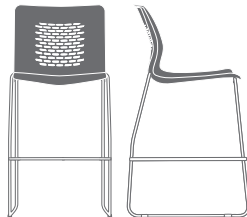

Intu

Guest

Multipurpose

highmark

Intu

Guest/Multipurpose

Intu was built for functionality and design at a practical price point. The clean, modern design creates versatility allowing this one-piece stack chair to stand out in any environment. The subtle flex, ergonomic curves, and aesthetic yet functional back perforations keep the occupant cool and comfortable. Intu is available with a standard plastic seat or with an upholstered seat pad. With the standard plastic chair stacking 35 high on a dolly, Intu becomes a simple choice that is efficient, elegant and stylish. Simply choose from our seven standard plastic colors (Sage, Battleship, Deep Blue, White, Sand, Slate, Black) or pick your own custom color.

Guest/Multipurpose 1412

Thermoplastic Shell, No Arm

Stools 1411

Counter Height 24"
Thermoplastic Shell, No Arm

1413

Bar Height 30"
Thermoplastic Shell, No Arm

Shell Options:

Thermoplastic Shell (Seven Colors)
Thermoplastic Shell with Upholstered Seat Pad

Arm Options:

No Arm

Stackability:

35 Chairs High

Additional Options:

Glides
Dolly
Ganging Device

Rating:

All styles are rated up to 300 lbs. weight rating

1412-GR.A

Thermoplastic Shell with Upholstered
Seat Pad, Chrome Frame, No Arm