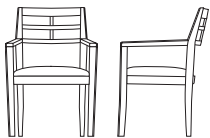

w	outside			sw	seat		inside back	arm height	weight lbs.	cubic feet
	d	h	sd		sh					
22.75	20.5	33	20	18	18.25	16.25	8	28	13	

- Upper Wood Frame Back

model	yds com (54")	sq ft col	com 1	col 2	3	4	5	6	7	8	9	10	11	12	13	14	15	L1	L2	L3
21737	1	20	856	875	889	912	959	1,006	1,053	1,101	1,148	1,195	1,242	1,289	1,336	1,383	1,430	1,033	1,088	1,156

OPTIONS

Finish	Fabric/Grade
Veneer MLC MGW MRO MMC MNW MSO GEC MSW OSL BUW MVW PCO DST MBM MGO EBY MHM	Grade, Vendor, Pattern, Color NOTE: A sample of all COM fabrics must be submitted to OFS for preliminary approval prior to shipment of fabric. See ofs.com for COM Ordering Instructions.

HOW TO ORDER

SPECIFY: Finish | textile pattern and color. When ordering options, a complete description of the option and its upcharge must be detailed on the order form. See page F for a complete offering of finishes and graded-in fabric options.

MODEL NUMBER

21037

Finish	Fabric/Grade
MLC	Grade 4, Momentum, Hue, Smoke