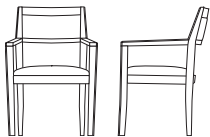

w	outside			sw	seat		inside back	arm height	weight lbs.	cubic feet
	d	h	sd		sh					
22.75	20.5	33	20	18	18.25	16.25	8	28	13	

- Upper Upholstered Back

model	yds com (54")	sq ft col	com 1	col 2	3	4	5	6	7	8	9	10	11	12	13	14	15	L1	L2	L3
21237	1.5	30	897	925	946	982	1,052	1,123	1,193	1,264	1,334	1,405	1,475	1,546	1,616	1,687	1,758	1,149	1,231	1,333