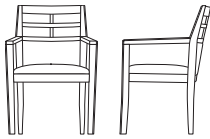

w	outside			sw	seat		inside back	arm height	weight lbs.	cubic feet
	d	h	sd		sh					
22.75	20.5	33	20	17.25	18.25	16.25	8	28	13	

- Upper Wood Frame Back
- Lower Upholstered Back

model	yds com (54")	sq ft col	com 1	col 2	3	4	5	6	7	8	9	10	11	12	13	14	15	L1	L2	L3
21137	1.5	30	897	925	946	982	1,052	1,123	1,193	1,264	1,334	1,405	1,475	1,546	1,616	1,687	1,758	1,149	1,231	1,333